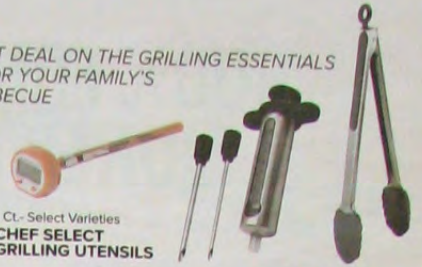

1-3 Ct. Select Varieties
HANDI-FOIL ULTRA ROASTERS OR GIANT PASTA PAN

3.99
EA

20 Lb. Select Varieties
PAPA'S HICKORY GRILLING AND SMOKING PELLETS

HOTSALE!
MVP
10.49
EA

W/O MVP Card Regular Retail

3.5-4 Oz. Select Varieties
PLUM ORGANICS BABY FOOD

HOTSALE!
MVP
4/$5
W/O MVP Card $1.59 EA

20 Oz. Can
ENFAMIL PREMIUM POWDER BABY FORMULA

HOTSALE!
MVP
20.49
EA

HOTSALE!
MVP
2/$3
W/O MVP Card 3/$5

14 Oz. Select Varieties
KIND BAR

12 Mega Rolls Select Varieties
ANGEL SOFT BATH TISSUE

HOTSALE!
MVP
9.99
EA

MVP Digital Coupon load on app • web • in-store kiosk

392-448 Ct. Select Varieties
PAMPERS BABY WIPES REFILL

HOT SALE! 12.99
EA
W/O MVP Card $4.29 EA
MVP Coupon -50¢ OFF!
12.49
EA
W/O MVP DISCOUNT SAVINGS LIMIT 1

44-104 Ct. Select Varieties
PAMPERS SUPER PACK DIAPERS

26.99
EA
MVP Coupon -3.00 OFF!
23.99
EA
W/O MVP DISCOUNT SAVINGS LIMIT 1

12 Oz. - Select Varieties
DOVE MEN+CARE SHAMPOO + CONDITIONER

HOTSALE!
MVP
4.99
EA
W/O MVP Card $5.89 EA

2.7-3 Oz. Deodorant or 16 Oz. Body Wash Select Varieties
AXE

HOTSALE!
MVP
4.89
EA
W/O MVP Card Regular Retail

BUY ONE OF THESE

& GET THIS FREE

HOTSALE!
MVP
7.49
EA
W/O MVP Card $9.99 EA

FREE
70 Sq. Ft. - Select Varieties
GLAD PRESS 'N SEAL WRAP
W/O MVP Card Regular Retail - Limit 1 reward per shopping visit.

14.8-19.5 Oz. Select Varieties
DOWNY OR GAIN SCENT BOOSTER

9.99
EA
MVP Coupon -2.00 OFF!
7.99
EA
W/O MVP DISCOUNT SAVINGS LIMIT 1

41-51 Oz. Select Varieties
DOWNY LIQUID FABRIC SOFTENER

PRICED LOW EVERY DAY! 4.49
EA
W/O MVP Card Regular Retail
MVP Coupon -1.00 OFF!
3.49
EA
W/O MVP DISCOUNT SAVINGS LIMIT 1

16 Oz. Select Varieties
9 ELEMENTS DISH LIQUID

HOT SALE! 3.99
EA
W/O MVP Card $4.19 EA
MVP Coupon -2.00 OFF!
1.99
EA
W/O MVP DISCOUNT SAVINGS LIMIT 1

3.7-4.1 Oz. Select Varieties
CREST DETOXIFY TOOTHPASTE

HOT SALE! 6.99
EA
W/O MVP Card $7.99 EA
MVP Coupon -3.00 OFF!
3.99
EA
W/O MVP DISCOUNT SAVINGS LIMIT 1

15 Oz. - Select Varieties
MICROBAN SANITIZING SPRAY

HOT SALE! 5.99
EA
W/O MVP Card $6.99 EA
MVP Coupon -1.00 OFF!
4.99
EA
W/O MVP DISCOUNT SAVINGS LIMIT 1

70-80 Ct. Select Varieties
BOUNCE DRYER SHEETS

PRICED LOW EVERY DAY! 3.99
EA
W/O MVP Card $4.99 EA
MVP Coupon -1.00 OFF!
2.99
EA
W/O MVP DISCOUNT SAVINGS LIMIT 1

PET

3.15-3.5 Lb. Bag Select Varieties
FRISKIES CAT FOOD

HOTSALE!
MVP
2/$7
W/O MVP Card $4.29 EA

25-28 Lb. Select Varieties
SCOOP AWAY MULTI-CAT LITTER

HOTSALE!
MVP
11.49
EA
W/O MVP Card $12.69 EA

10-32 Oz. Select Varieties
THREE DOG BAKERY OR NUDGES JERKY TREATS

HOTSALE!
MVP
7.99
EA
W/O MVP Card Regular Retail

16-17.6 Lb. Select Varieties
KIBBLES 'N BITS DRY DOG FOOD

HOTSALE!
MVP
10.99
EA
W/O MVP Card $11.99 EA

NEW ITEM CENTER

11 Oz. - Select Varieties
PETER PAN NATURAL ALMOND BUTTER

HOTSALE!
MVP
6.49
EA
W/O MVP Card $6.79 EA

3.75-7 Oz. Select Varieties
SENSIBLE PORTIONS VEGGIE STRAWS OR PUFFS

HOTSALE!
MVP
2/$5
W/O MVP Card $3.29 EA

24.70 Oz. Select Varieties
BERTOLLI D'ITALIA MARINARA SAUCE

3.79
EA

12 Oz. Select Varieties
COKE WITH COFFEE

1.79
EA

8.99 Oz. Select Varieties
TAKIS WAVES FUEGO

HOTSALE!
MVP
2/$5
W/O MVP Card Regular Retail